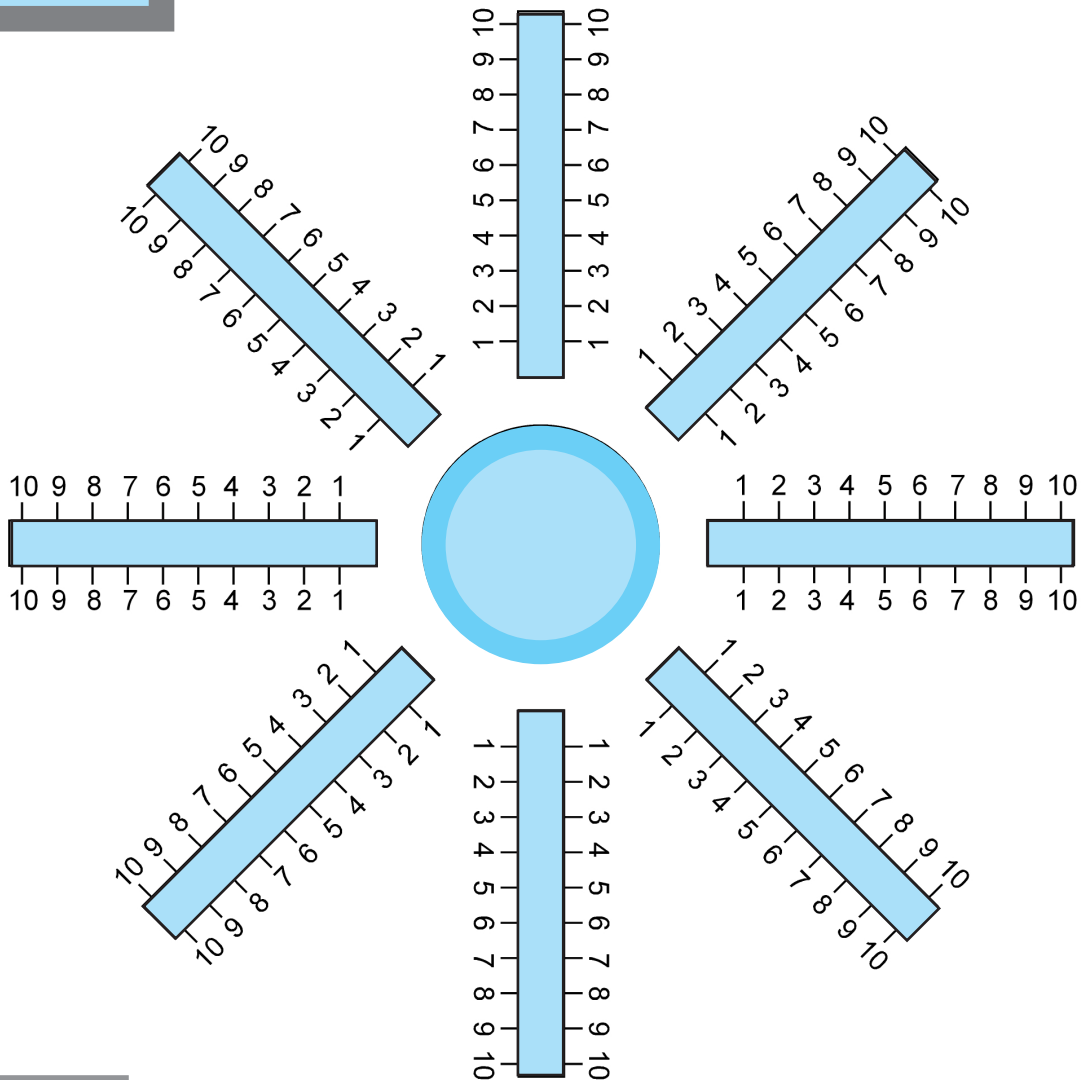

## AWARENESS WHEEL

1-3 - rarely  
4-6 - some of the time  
7-9 - most of the time  
10 - all of the time